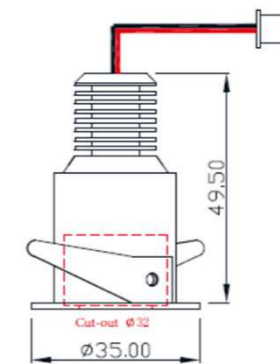

Diameter	35mm
Height	50mm
Cutout	32mm
Ingress Protection	IP20

Mounting	(R) Recessed
Adjustable	No

System Power	3W
Realised lumen	430 lm
Power supply	Remote
Voltage	3 VDC

Beam Angle	40°
CRI	90+
UGR	<16
Step McAdam	<3
Lifetime	30,000 hours L80, B10