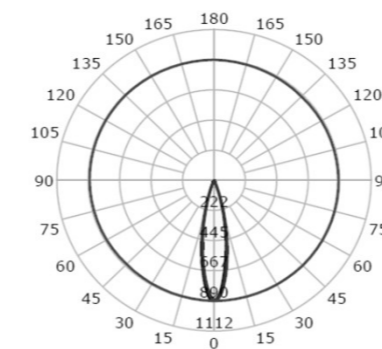

ANELLO 35

Recessed Downlight

The simple form of the Anello range of downlights blends seamlessly with ceiling details to create low glare accent or general light. With options for a wide range of Colour temperatures in addition to a warm dimming variable white colour feature the Anello series is able to be utilised in a wide range of architectural lighting applications.

Diameter	35mm
Height	50mm
Cutout	32mm
Ingress Protection	IP20

Mounting	(R) Recessed
Adjustable	No

System Power	3W
Realised lumen	430 lm
Power supply	Remote
Voltage	3 VDC

Beam Angle	40°
CRI	90+
UGR	<16
Step McAdam	<3
Lifetime	30,000 hours L80, B10