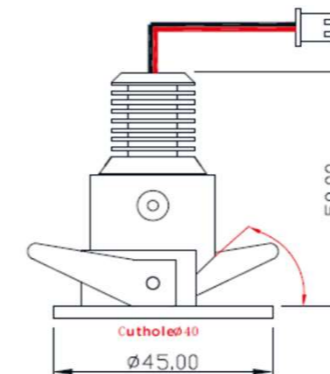

Diameter	45mm
Height	50mm
Cutout	40mm
Ingress Protection	IP20

Mounting	(R) Recessed
Adjustable	Yes

System Power	3W
Realised lumen	430 lm
Power supply	Remote
Voltage	3 VDC

Beam Angle	40°
CRI	90+
UGR	<16
Step McAdam	<3
Lifetime	30,000 hours L80, B10