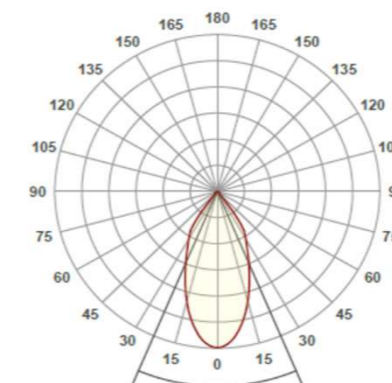

Diameter	85mm
Height	80mm
Cutout	75mm
Ingress Protection	IP44

Mounting	(R) Recessed
Adjustable	Yes

System Power	12W
Realised lumen	1056 lm
Power supply	Remote
Voltage	18 VDC

Beam Angle	45°
CRI	90+
UGR	<16
Step McAdam	<2
Lifetime	50,000 hours L80, B10