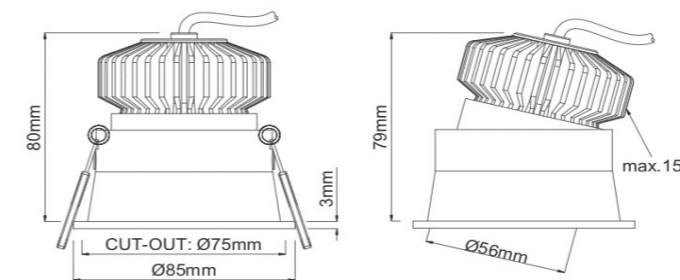

Diameter	85mm
Height	80mm
Cutout	75mm
Ingress Protection	IP44

Mounting	(R) Recessed
Adjustable	Yes

System Power	12W
Realised lumen	1056 lm
Power supply	Remote
Voltage	18 VDC

Beam Angle	45°
CRI	90+
UGR	<16
Step McAdam	<2
Lifetime	50,000 hours L80, B10