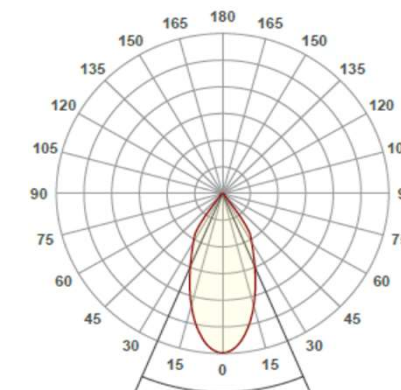

# ANELLO 90

Diameter	97mm
Height	106mm
Cutout	90mm
Ingress Protection	IP44

Mounting	(R) Recessed
Adjustable	Yes

System Power	14W
Realised lumen	1372 lm
Power supply	Remote
Voltage	34 VDC

Beam Angle	45°
CRI	90+
UGR	<16
Step McAdam	<2
Lifetime	50,000 hours L80, B10