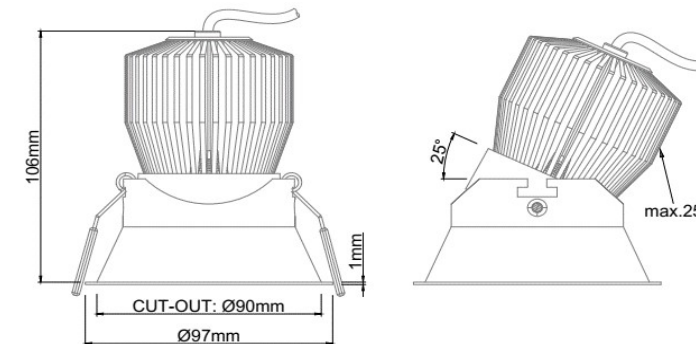

Diameter	97mm
Height	106mm
Cutout	90mm
Ingress Protection	IP44

Mounting	(R) Recessed
Adjustable	Yes

System Power	14W
Realised lumen	1372 lm
Power supply	Remote
Voltage	34 VDC

Beam Angle	45°
CRI	90+
UGR	<16
Step McAdam	<2
Lifetime	50,000 hours L80, B10