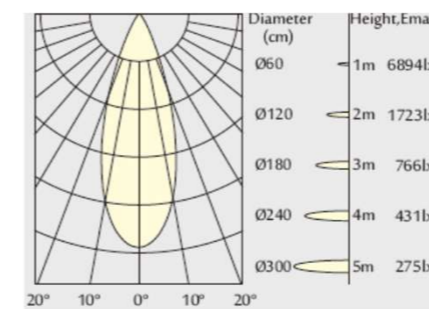

TUBO K

Australia Post

Spot Light

Minimal design with with in-track LED driver
 Aluminium material in powder coating.
 COB LED with high colour render Ra>90 and 3 SDCM
 The head rotates through 355° and pivots through 90°
 Global track adapter to suit Global Nordic tracks.
 Honeycomb anti-glare filter is available on request
 Available in 2700K - 4000K and beam angle 20° / 35° / 55°

Diameter	72mm
Length	137mm
Cutout	n/a
Ingress Protection	IP20

Mounting	(TR) Track Mount
Adjustable	Yes

System Power	28W
Realised lumen	2600 lm
Power supply	Integrated
Voltage	36V

Beam Angle	35°
CRI	90+
UGR	<19
Step McAdam	<3
Lifetime	50,000 hours L80, B10