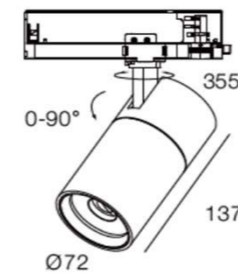

TUBO K

Australia Post

Spot Light

Minimal design with with in-track LED driver
 Aluminium material in powder coating.
 COB LED with high colour render Ra>90 and 3 SDCM
 The head rotates through 355° and pivots through 90°
 Global track adapter to suit Global Nordic tracks.
 Honeycomb anti-glare filter is available on request
 Available in 2700K - 4000K and beam angle 20° / 35° / 55°

Diameter	72mm
Length	137mm
Cutout	n/a
Ingress Protection	IP20

Mounting	(TR) Track Mount
Adjustable	Yes

System Power	28W
Realised lumen	2600 lm
Power supply	Integrated
Voltage	36V

Beam Angle	35°
CRI	90+
UGR	<19
Step McAdam	<3
Lifetime	50,000 hours L80, B10