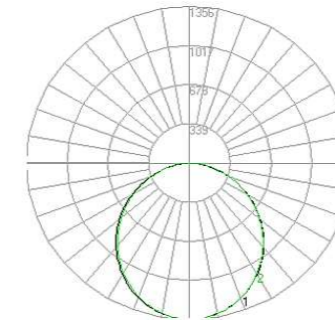

IP20 CE

Width	98.8mm
Height	65mm
Length	Custom
Ingress Protection	IP20

Mounting	(S) Surface Mount (P) Suspended

Output per meter	21W - 2654lm 27W - 3398lm 36W - 4489lm

Power supply	Integrated
Voltage	240V

Beam Angle	120 Degree
CRI	90+
UGR	<16
Step McAdam	<3
Lifetime	50,000 hours L80, B10

Colour Temperature	2700K 3000K 4000K Tunable White

Finish	Black White Anodised Silver

Dimming	(N) On/Off (D) DALI (C) CASAMBI

Material	Aluminium
Diffuser	Opal
Warranty	5 Years