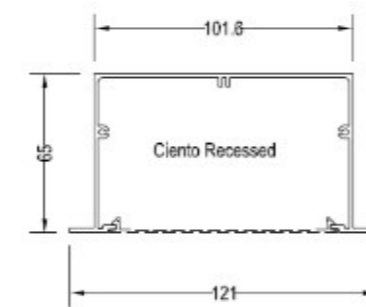

IP20 CE

Width	98.8mm
Height	65mm
Length	Custom
Ingress Protection	IP20

Mounting	(S) Surface Mount (P) Suspended

Output per meter	21W - 2654lm 27W - 3398lm 36W - 4489lm

Power supply	Integrated
Voltage	240V

Beam Angle	120 Degree
CRI	90+
UGR	<16
Step McAdam	<3
Lifetime	50,000 hours L80, B10

Colour Temperature	2700K 3000K 4000K Tunable White

Finish	Black White Anodised Silver

Dimming	(N) On/Off (D) DALI (C) CASAMBI

Material	Aluminium
Diffuser	Opal
Warranty	5 Years