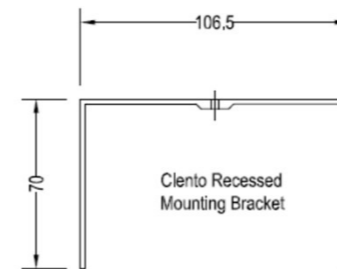

IP20 CE

Width	98.8mm
Height	65mm
Length	Custom
Ingress Protection	IP20

Mounting	(S) Surface Mount (P) Suspended

Output per meter	21W - 2654lm 27W - 3398lm 36W - 4489lm

Power supply	Integrated
Voltage	240V

Beam Angle	120 Degree
CRI	90+
UGR	<16
Step McAdam	<3
Lifetime	50,000 hours L80, B10

Colour Temperature	2700K 3000K 4000K Tunable White

Finish	Black White Anodised Silver

Dimming	(N) On/Off (D) DALI (C) CASAMBI

Material	Aluminium
Diffuser	Opal
Warranty	5 Years