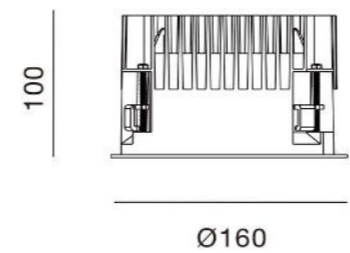

DOM 150

Recessed Downlight

Compact size with cutout of 150mm.
 Integrated mechanicals of heatsink and mounting ring to reduce components.
 Deep recessed design achieves super eye comfort.
 Optimal lens technologies with medium and flood beam angles.
 Interchangeable reflectors of matt, white and black colors

Diameter	160mm
Height	100mm
Cutout	150mm
Ingress Protection	IP54

Mounting	(R) Recessed
Adjustable	No

System Power	28W
Realised lumen	3300 lm
Power supply	Remote
Voltage	36V

Beam Angle	30° / 60°
CRI	90+
UGR	<19
Step McAdam	<3
Lifetime	50,000 hours L80, B10