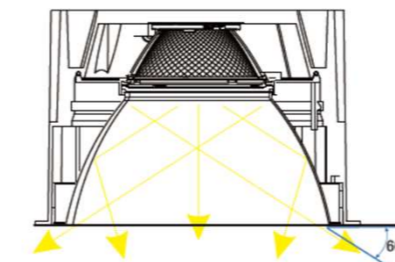

DOM 150

Recessed Downlight

Compact size with cutout of 150mm.
 Integrated mechanicals of heatsink and mounting ring to reduce components.
 Deep recessed design achieves super eye comfort.
 Optimal lens technologies with medium and flood beam angles.
 Interchangeable reflectors of matt, white and black colors

Diameter	160mm
Height	100mm
Cutout	150mm
Ingress Protection	IP54

Mounting	(R) Recessed
Adjustable	No

System Power	28W
Realised lumen	3300 lm
Power supply	Remote
Voltage	36V

Beam Angle	30° / 60°
CRI	90+
UGR	<19
Step McAdam	<3
Lifetime	50,000 hours L80, B10