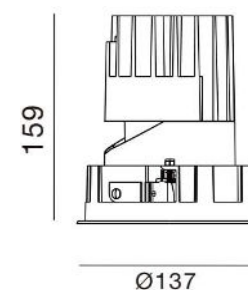

Suggestions on Installation Distance for Uniform Lighting Effects

MODEL	X(mm) L(mm)		500	550	600	650	700	750	800	850	900	950	1000	1050	1100	1150	1200
	500	550	500	550	600	650	700	750	800	850	900	950	1000	1050	1100	1150	1200
OPRW100	500	550	600	650	700	750	800	850	900	950	1000	1050	1100	1150	1200		
OPRW125	500	550	600	650	700	750	800	850	900	950	1000	1050	1100	1150	1200		
OPRW150	500	550	600	650	700	750	800	850	900	950	1000	1050	1100	1150	1200		

Diameter	137mm
Height	159mm
Cutout	125mm
Ingress Protection	IP44

Mounting	(R) Recessed
Adjustable	No

System Power	28W
Realised lumen	1100 lm
Power supply	Remote
Voltage	36 VDC

Beam Angle	Asymmetric
CRI	90+
UGR	<16
Step McAdam	<3
Lifetime	50,000 hours L80, B10

Colour Temperature	2700K
	3000K
	4000K
	Tunable White

Finish	Black
	White

Dimming	(N) On/Off
	(D) DALI
	(C) CASAMBI

Material	Aluminium
Reflector	Matt White
Warranty	5 Years