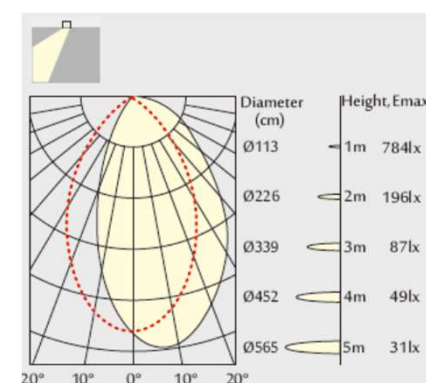

Suggestions on Installation Distance for Uniform Lighting Effects

MODEL	X(mm) L(mm)		500	550	600	650	700	750	800	850	900	950	1000	1050	1100	1150	1200
	500	550	500	550	600	650	700	750	800	850	900	950	1000	1050	1100	1150	1200
OPRW100	500	550	600	650	700	750	800	850	900	950	1000	1050	1100	1150	1200		
OPRW125	500	550	600	650	700	750	800	850	900	950	1000	1050	1100	1150	1200		
OPRW150	500	550	600	650	700	750	800	850	900	950	1000	1050	1100	1150	1200		

Diameter	137mm
Height	159mm
Cutout	125mm
Ingress Protection	IP44

Mounting	(R) Recessed
Adjustable	No

System Power	28W
Realised lumen	1100 lm
Power supply	Remote
Voltage	36 VDC

Beam Angle	Asymmetric
CRI	90+
UGR	<16
Step McAdam	<3
Lifetime	50,000 hours L80, B10

Colour Temperature	2700K
	3000K
	4000K
	Tunable White

Finish	Black
	White

Dimming	(N) On/Off
	(D) DALI
	(C) CASAMBI

Material	Aluminium
Reflector	Matt White
Warranty	5 Years