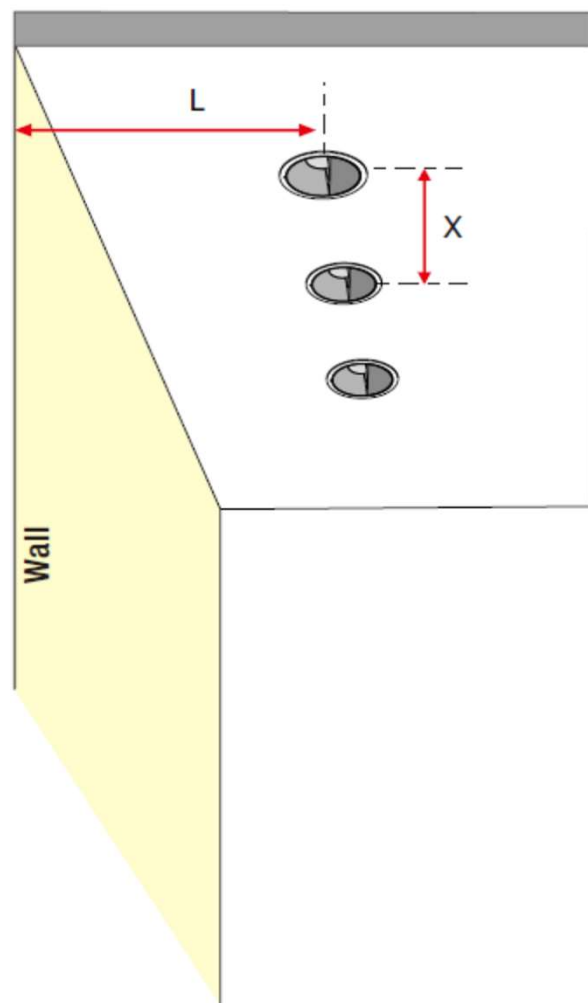

# FLY 125W

Specially designed asymmetric reflector generates homogeneous illumination of the wall

## Recessed Wall Washer

Fly range of downlights gives the designer a wide range of aesthetic and optical solutions that work to create true quality lighting for designed spaces.

The Fly downlight is a modular construction that allows for the simple interchange of lenses and optical systems as well as secondary reflectors that are available in a wide range of specular and matt finishes. Adjustable for 30° tilt and 355° rotation, an innovative mechanical adjustment system with a tilt angle solid lock allows for fine tilt adjustment.

Diameter	137mm
Height	159mm
Cutout	125mm
Ingress Protection	IP44

Mounting	(R) Recessed
Adjustable	No

System Power	28W
Realised lumen	1100 lm
Power supply	Remote
Voltage	36 VDC

Beam Angle	Asymmetric
CRI	90+
UGR	<16
Step McAdam	<3
Lifetime	50,000 hours L80, B10